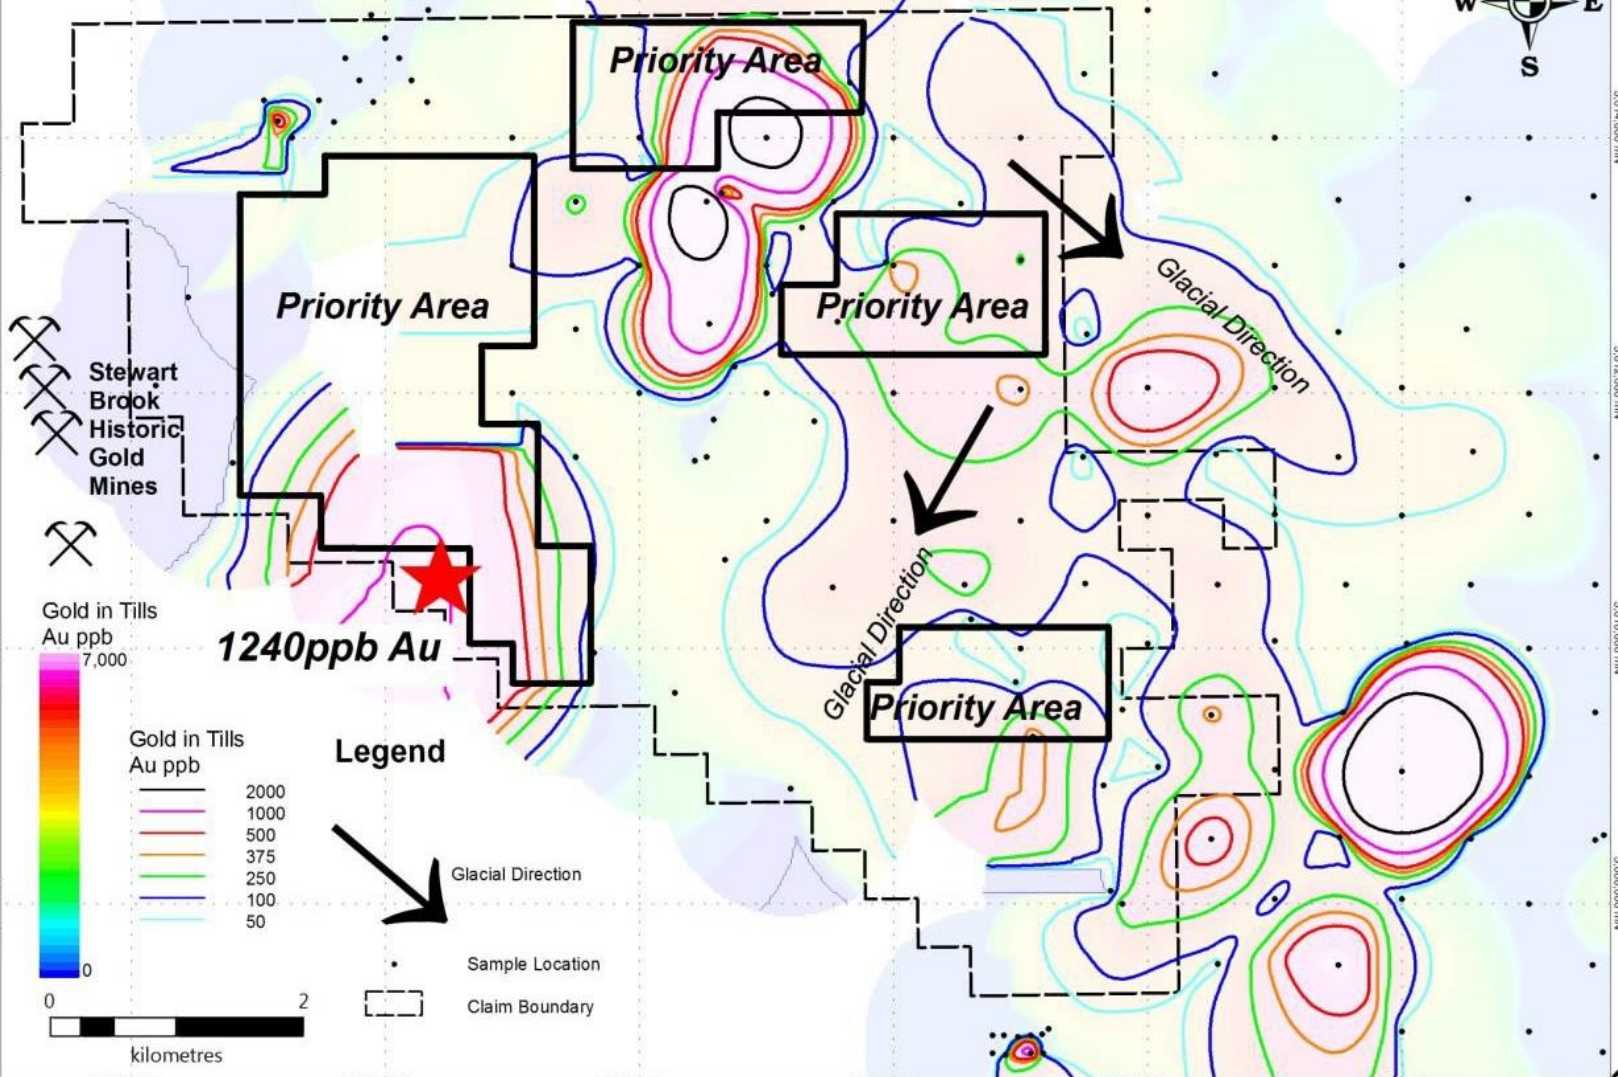

Stewart Brook Gold District

Gold Distribution in Tills

Gold in Tills
Au ppb
7,000

Gold in Tills
Au ppb

2000
1000
500
375
250
100
50

Legend

- Glacial Direction
- Sample Location
- Claim Boundary